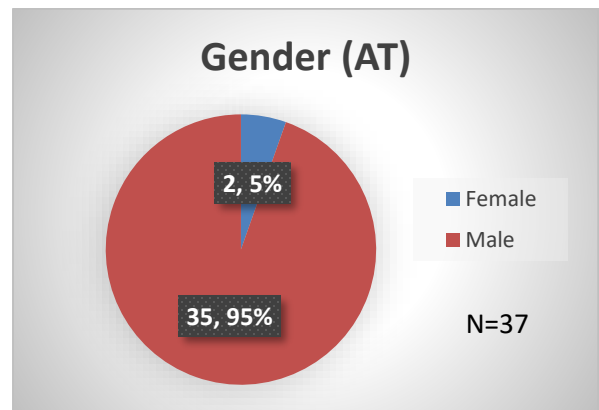

Daily Data Dashboard – December 2, 2022

Demographics for JTDC Population

Friday Morning Midnight Count

Total # of probation Involved youth¹: 1,028

¹ Probation Active: Any youth who is pending sentencing with an active social history, has been formally placed on probation or supervision with Cook County Juvenile Probation on the date of the report.

*Age, Gender and Race for Criminal Court population (N=2) is not represented in this report.

Data sources: cFive Supervisor – Probation Population and RMIS – JTDC Population

Daily Data Dashboard – December 2, 2022
Demographics for JTDC Population
Friday Morning Midnight Count