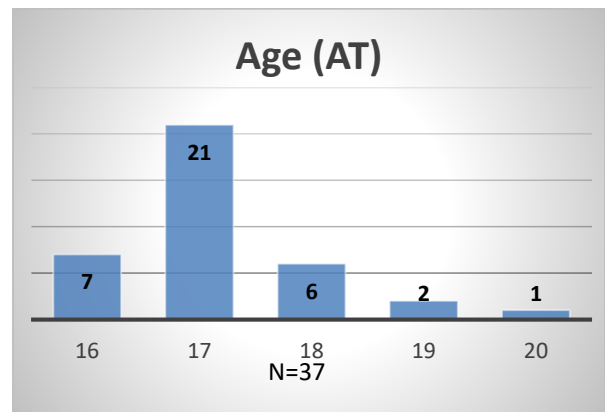

Daily Data Dashboard – December 2, 2022

Demographics for JTDC Population

Friday Morning Midnight Count

Total # of probation Involved youth¹: 1,028

¹ Probation Active: Any youth who is pending sentencing with an active social history, has been formally placed on probation or supervision with Cook County Juvenile Probation on the date of the report.

*Age, Gender and Race for Criminal Court population (N=2) is not represented in this report.

Data sources: cFive Supervisor – Probation Population and RMIS – JTDC Population

Daily Data Dashboard – December 2, 2022
Demographics for JTDC Population
Friday Morning Midnight Count