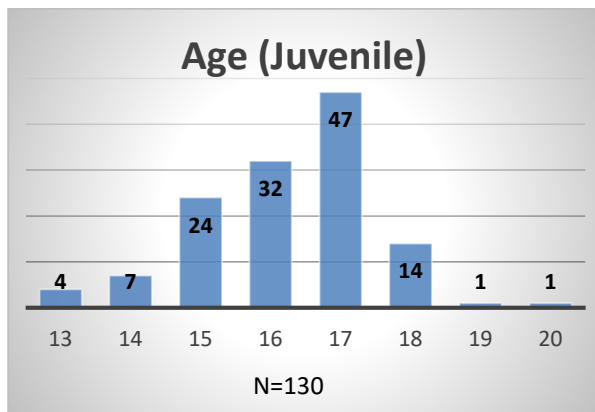

Daily Data Dashboard – December 2, 2022

Demographics for JTDC Population

Friday Morning Midnight Count

Total # of probation Involved youth¹: 1,028

¹ Probation Active: Any youth who is pending sentencing with an active social history, has been formally placed on probation or supervision with Cook County Juvenile Probation on the date of the report.

*Age, Gender and Race for Criminal Court population (N=2) is not represented in this report.

Data sources: cFive Supervisor – Probation Population and RMIS – JTDC Population

Daily Data Dashboard – December 2, 2022
Demographics for JTDC Population
Friday Morning Midnight Count