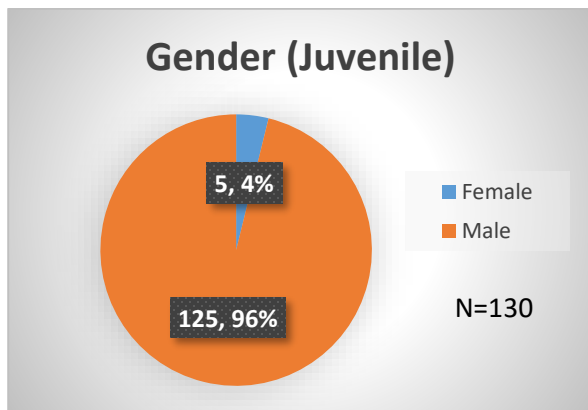

Daily Data Dashboard – December 2, 2022

Demographics for JTDC Population

Friday Morning Midnight Count

Total # of probation Involved youth¹: 1,028

¹ Probation Active: Any youth who is pending sentencing with an active social history, has been formally placed on probation or supervision with Cook County Juvenile Probation on the date of the report.

*Age, Gender and Race for Criminal Court population (N=2) is not represented in this report.

Data sources: cFive Supervisor – Probation Population and RMIS – JTDC Population

Daily Data Dashboard – December 2, 2022
Demographics for JTDC Population
Friday Morning Midnight Count