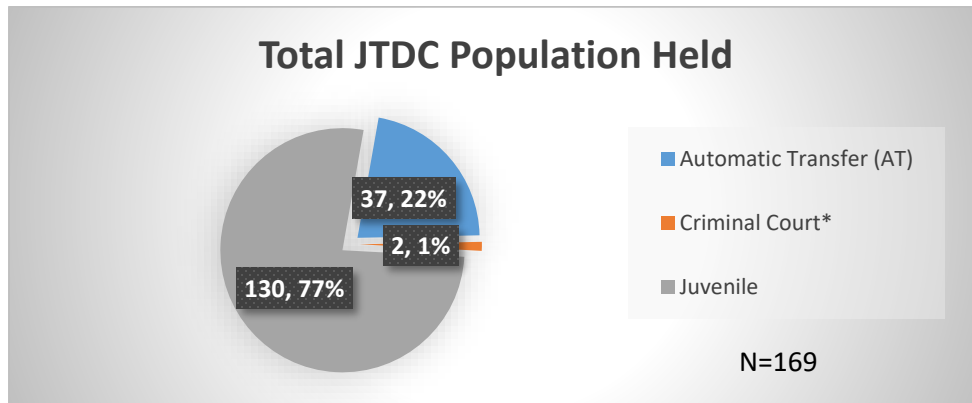

Daily Data Dashboard – December 2, 2022

Demographics for JTDC Population

Friday Morning Midnight Count

Total # of probation Involved youth¹: 1,028

¹ Probation Active: Any youth who is pending sentencing with an active social history, has been formally placed on probation or supervision with Cook County Juvenile Probation on the date of the report.

*Age, Gender and Race for Criminal Court population (N=2) is not represented in this report.

Data sources: cFive Supervisor – Probation Population and RMIS – JTDC Population

Daily Data Dashboard – December 2, 2022
Demographics for JTDC Population
Friday Morning Midnight Count